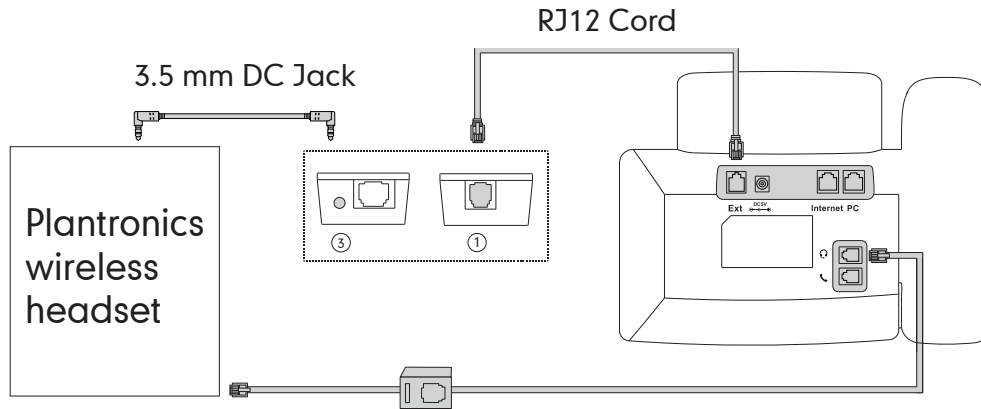

The following figure shows the connection between the IP phone and the the Plantronics wireless headset.

This cord is provided by Plantronics.

Wireless Headset Adapter —EHS36

User Guide (V1.3)