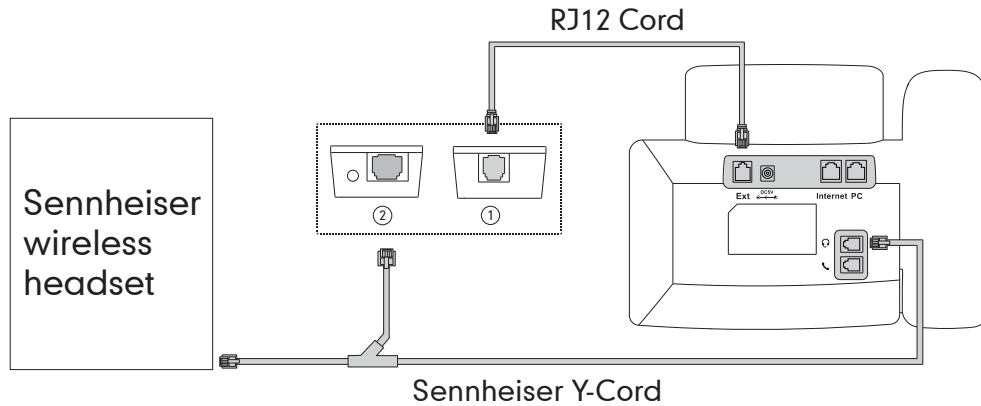

The following figure shows the connection between the IP phone and the Sennheiser wireless headset.

Note: The sennheiser wireless headset must be running the latest firmware of the DW-Office series (version 96 or later) !

The following figure shows the connection between the IP phone and the the Plantronics wireless headset.

This cord is provided by Plantronics.

Wireless Headset Adapter —EHS36

User Guide (V1.3)