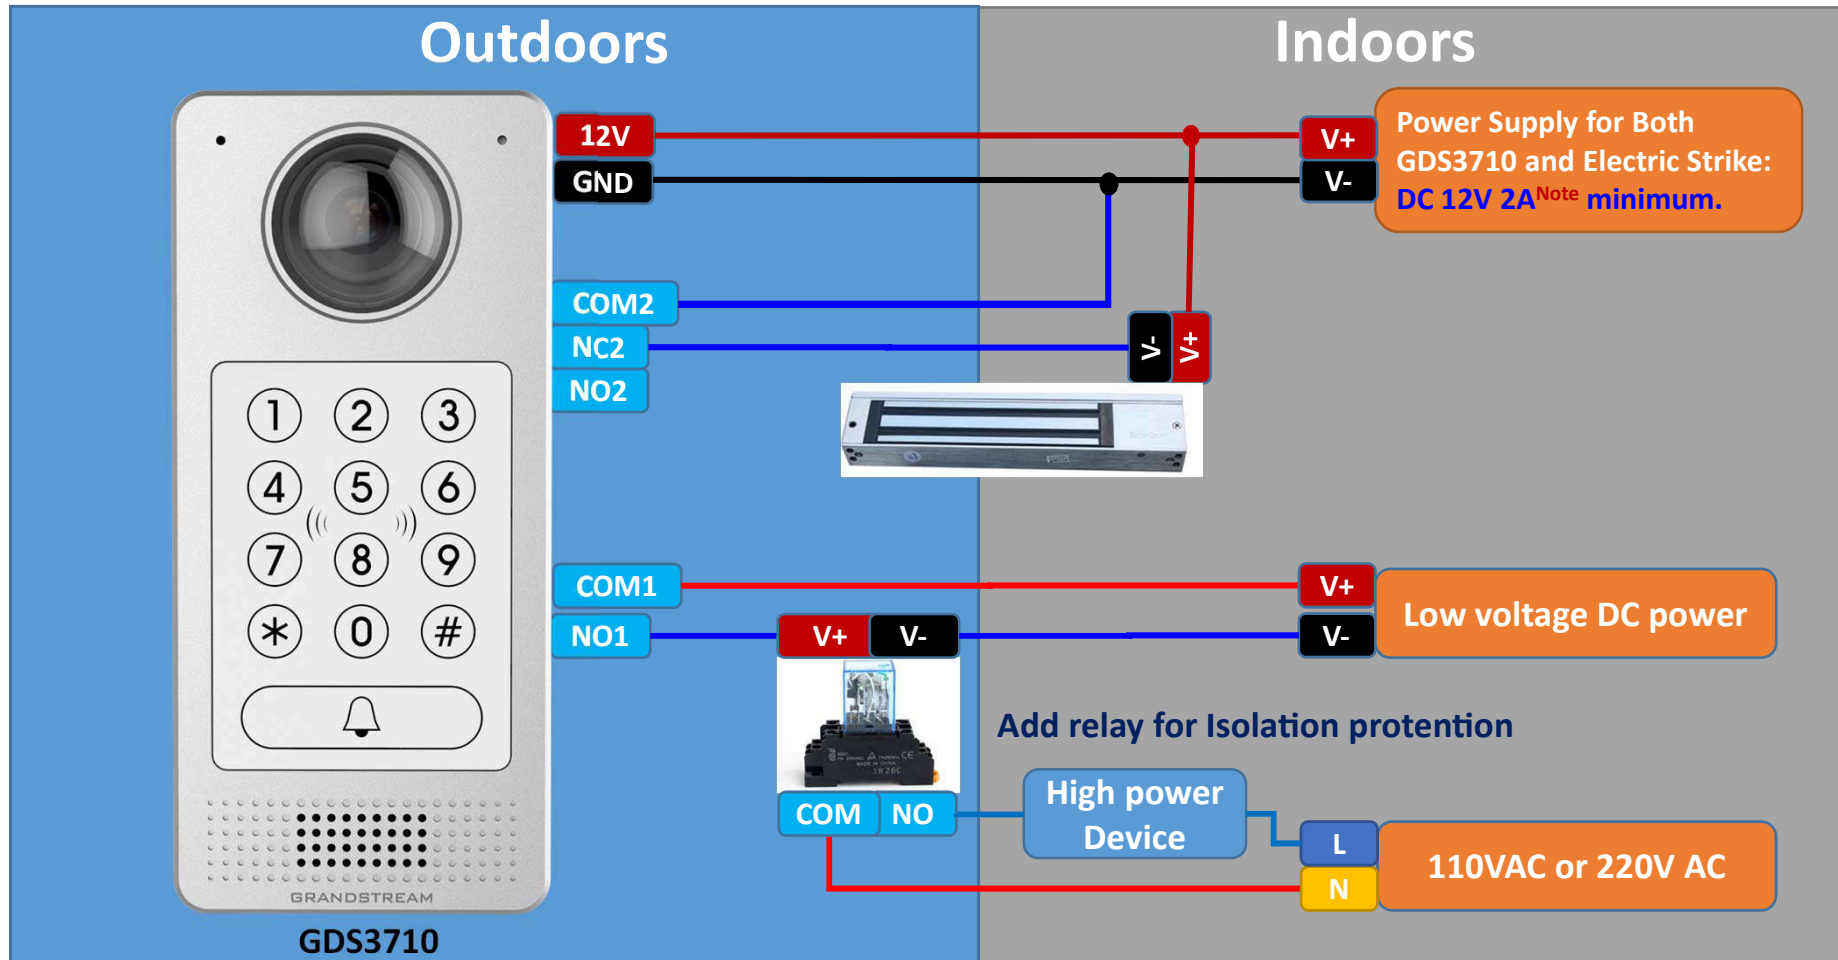

GDS3710 Connection & Wiring Diagrams ---- “Fail Safe” Electric Strike, 3rd Party Power Supply

GDS3710 Connection & Wiring Diagrams ---- “Fail Secure” Electric Strike, 3rd Party Power Supply

GDS3710 Connection & Wiring Diagrams ---- "Fail Safe" Electric Strike, 3rd Party Power Supply + POE

GDS3710 Connection & Wiring Diagrams ---- “Fail Secure” Electric Strike, 3rd Party Power Supply + POE

GDS3710 Connection & Wiring Diagrams ---- *Inappropriate* Electric Strike Connection

GDS3710 Connection & Wiring Diagrams ---- Good Electric Strike & High Power Device Connection