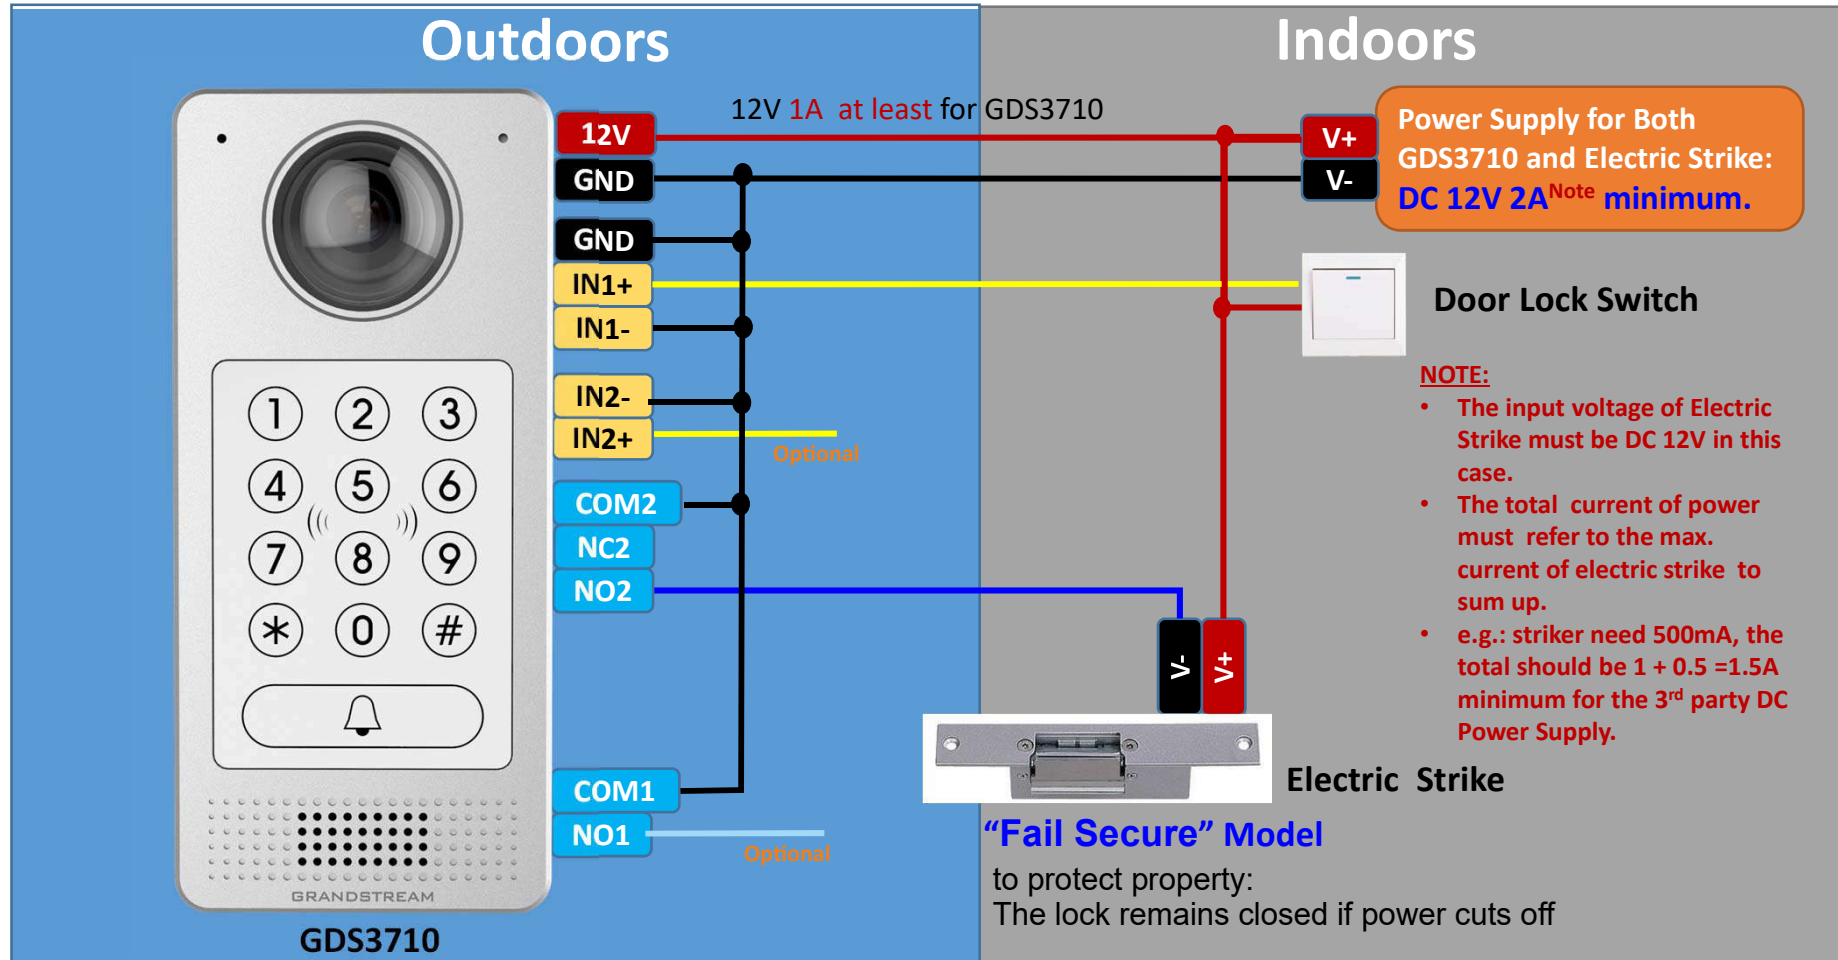

GDS3710 Connection & Wiring Diagrams ---- “Fail Safe” Electric Strike, 3rd Party Power Supply

GDS3710 Connection & Wiring Diagrams ---- “Fail Secure” Electric Strike, 3rd Party Power Supply

GDS3710 Connection & Wiring Diagrams ---- "Fail Safe" Electric Strike, 3rd Party Power Supply + POE

GDS3710 Connection & Wiring Diagrams ---- “Fail Secure” Electric Strike, 3rd Party Power Supply + POE

GDS3710 Connection & Wiring Diagrams ---- *Inappropriate* Electric Strike Connection

GDS3710 Connection & Wiring Diagrams ---- Good Electric Strike & High Power Device Connection