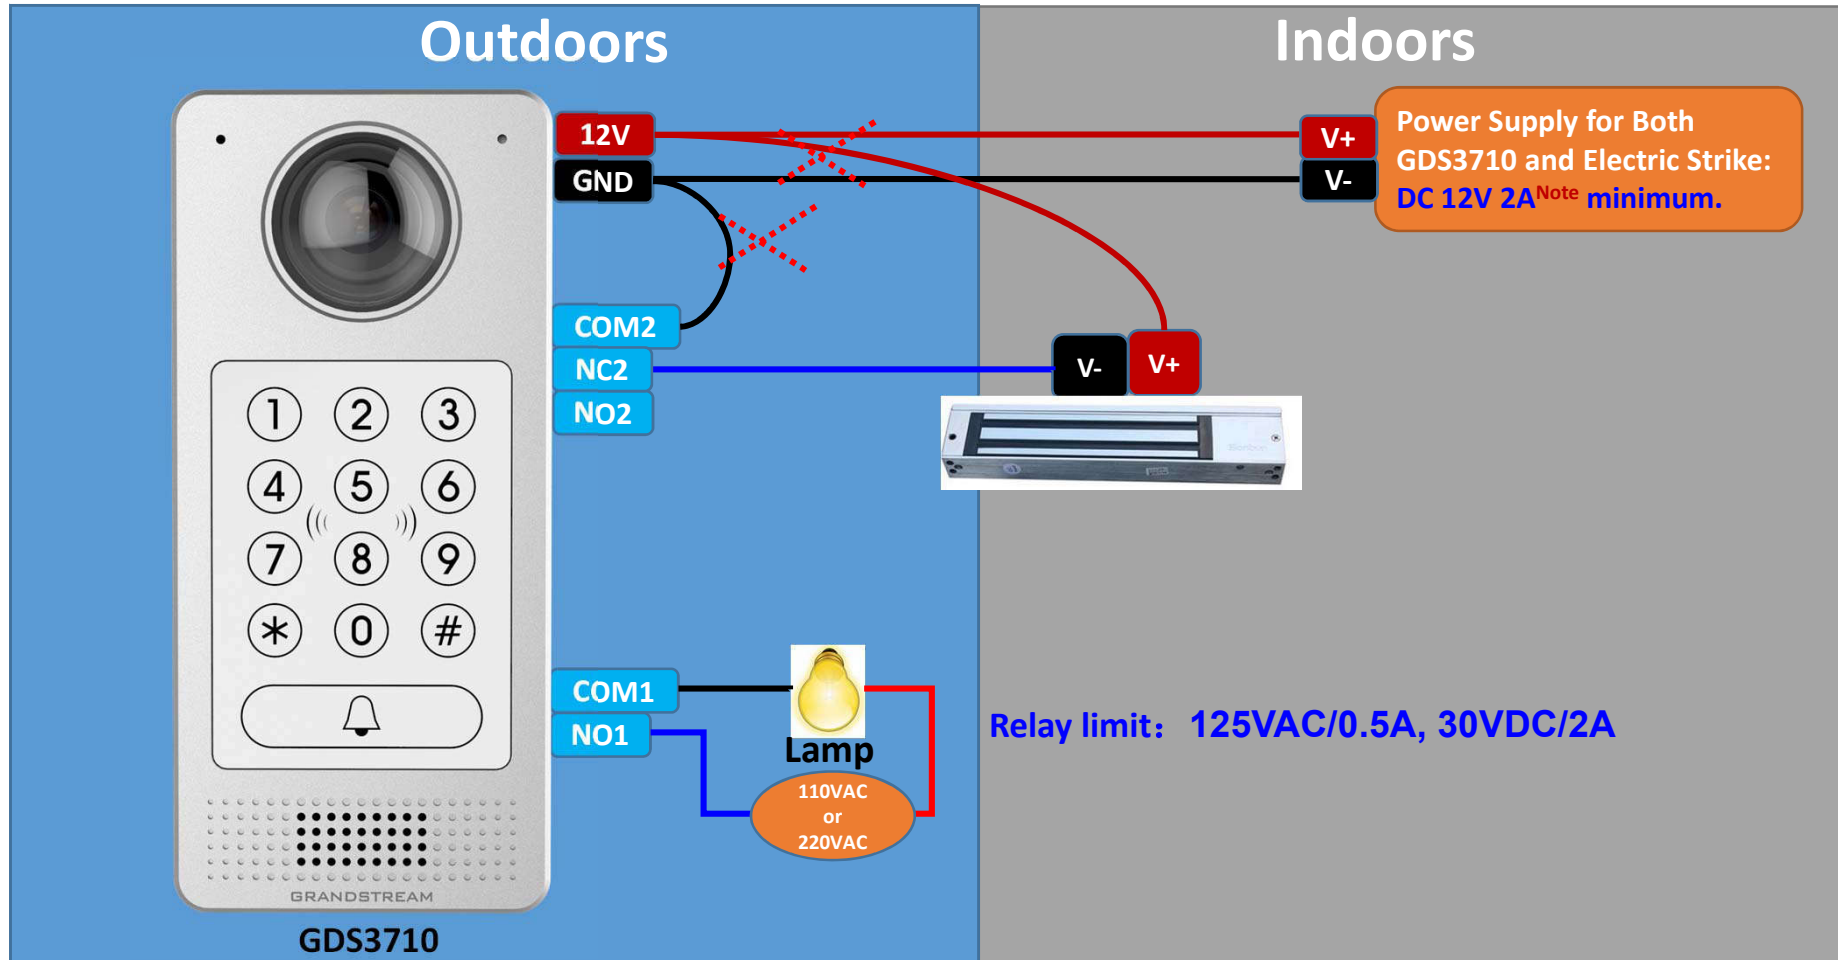

GDS3710 Connection & Wiring Diagrams ---- “Fail Safe” Electric Strike, 3rd Party Power Supply

GDS3710 Connection & Wiring Diagrams ---- “Fail Secure” Electric Strike, 3rd Party Power Supply

GDS3710 Connection & Wiring Diagrams ---- "Fail Safe" Electric Strike, 3rd Party Power Supply + POE

GDS3710 Connection & Wiring Diagrams ---- “Fail Secure” Electric Strike, 3rd Party Power Supply + POE

GDS3710 Connection & Wiring Diagrams ---- *Inappropriate* Electric Strike Connection

GDS3710 Connection & Wiring Diagrams ---- Good Electric Strike & High Power Device Connection