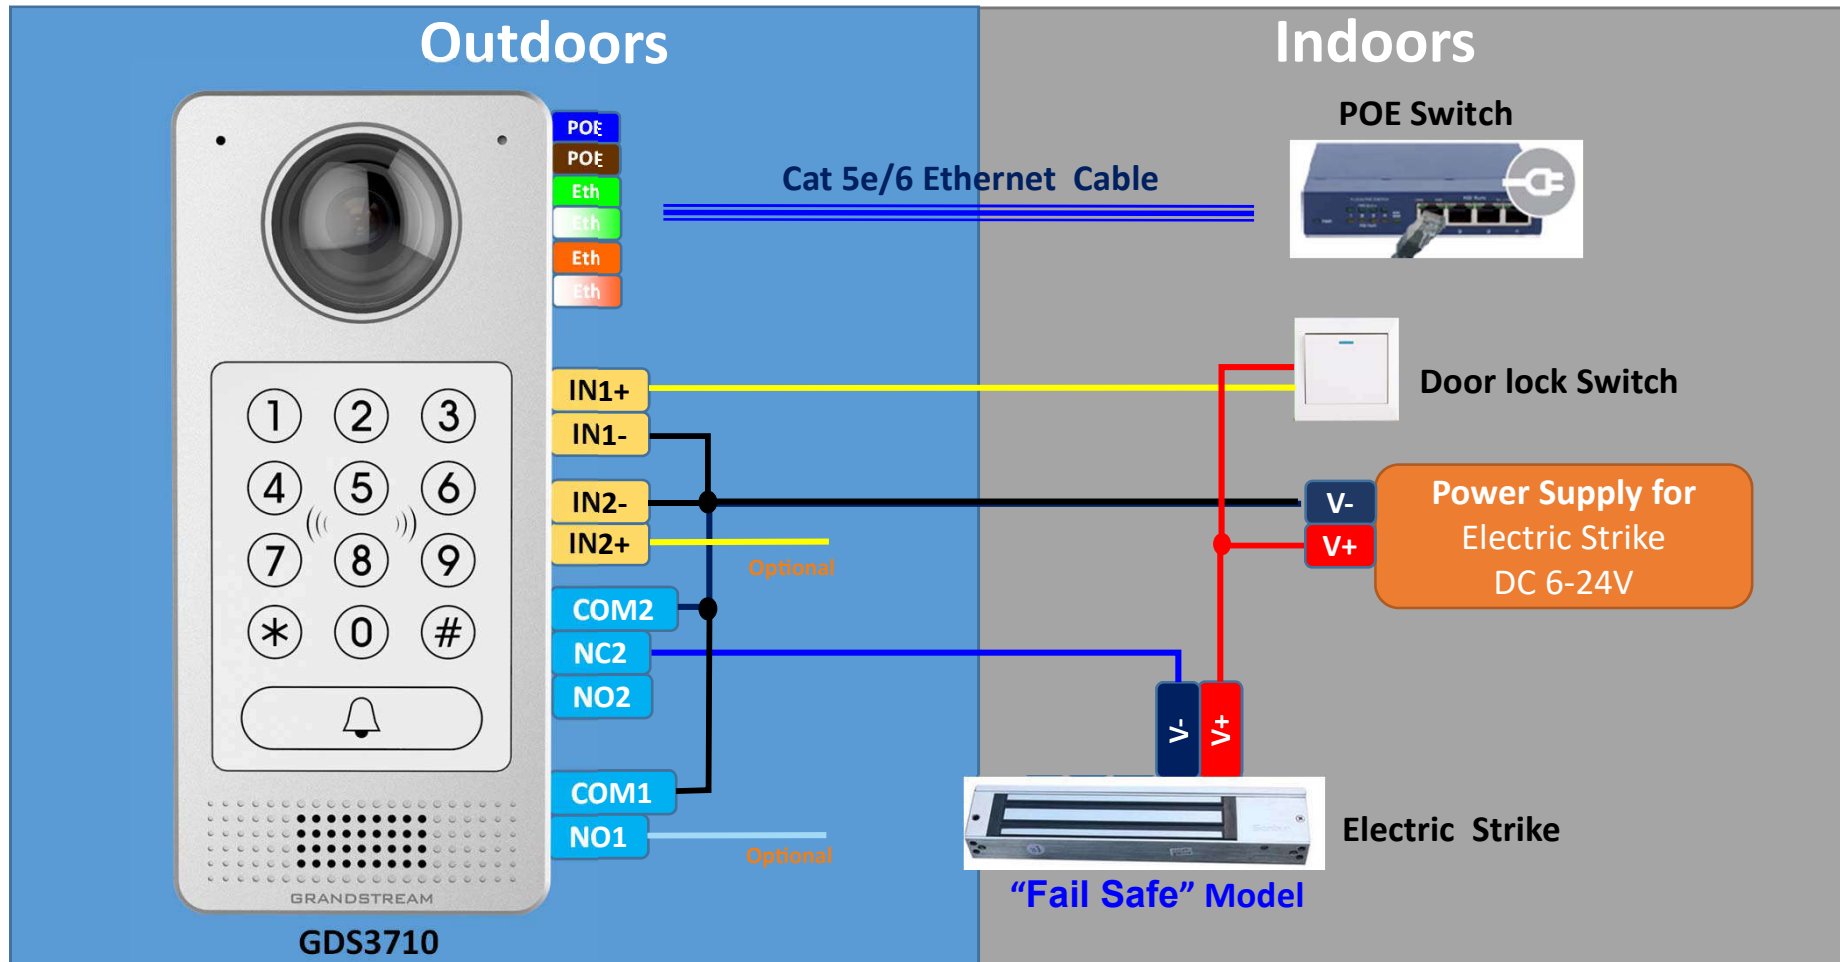

GDS3710 Connection & Wiring Diagrams ---- “Fail Safe” Electric Strike, 3rd Party Power Supply

GDS3710 Connection & Wiring Diagrams ---- “Fail Secure” Electric Strike, 3rd Party Power Supply

GDS3710 Connection & Wiring Diagrams ---- "Fail Safe" Electric Strike, 3rd Party Power Supply + POE

GDS3710 Connection & Wiring Diagrams ---- “Fail Secure” Electric Strike, 3rd Party Power Supply + POE

GDS3710 Connection & Wiring Diagrams ---- *Inappropriate* Electric Strike Connection

GDS3710 Connection & Wiring Diagrams ---- Good Electric Strike & High Power Device Connection