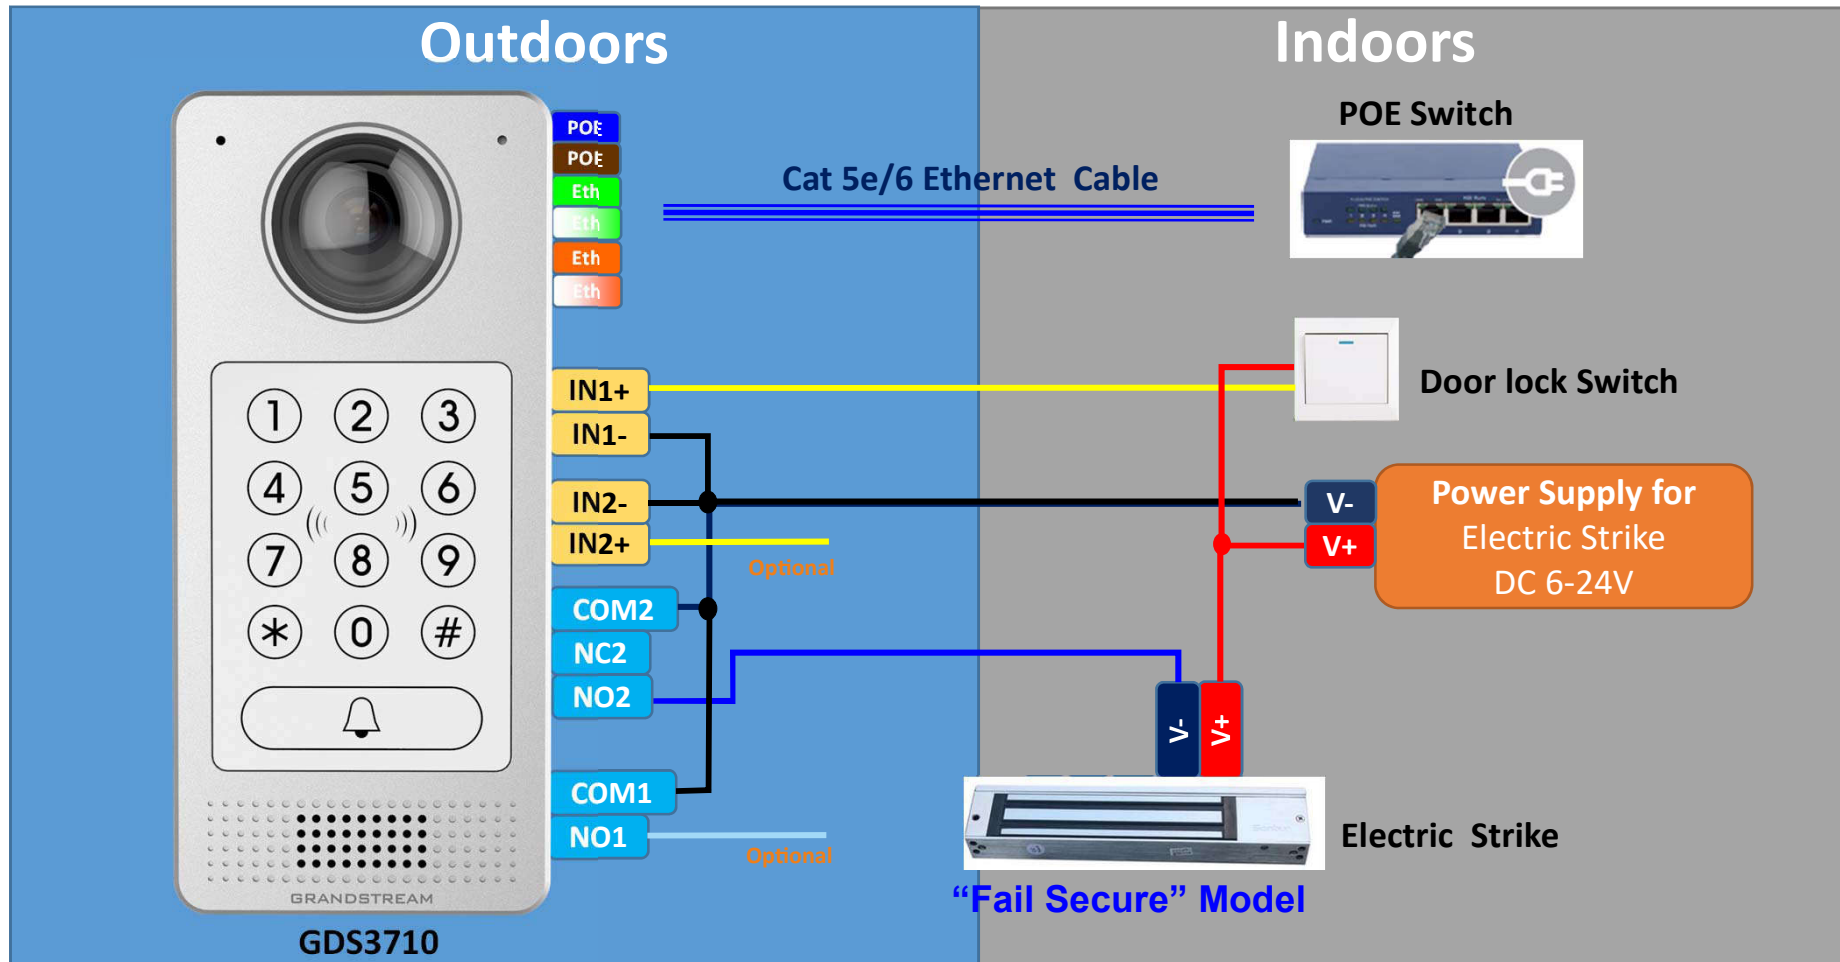

GDS3710 Connection & Wiring Diagrams ---- “Fail Safe” Electric Strike, 3rd Party Power Supply

GDS3710 Connection & Wiring Diagrams ---- “Fail Secure” Electric Strike, 3rd Party Power Supply

GDS3710 Connection & Wiring Diagrams ---- "Fail Safe" Electric Strike, 3rd Party Power Supply + POE

GDS3710 Connection & Wiring Diagrams ---- “Fail Secure” Electric Strike, 3rd Party Power Supply + POE

GDS3710 Connection & Wiring Diagrams ---- *Inappropriate* Electric Strike Connection

GDS3710 Connection & Wiring Diagrams ---- Good Electric Strike & High Power Device Connection