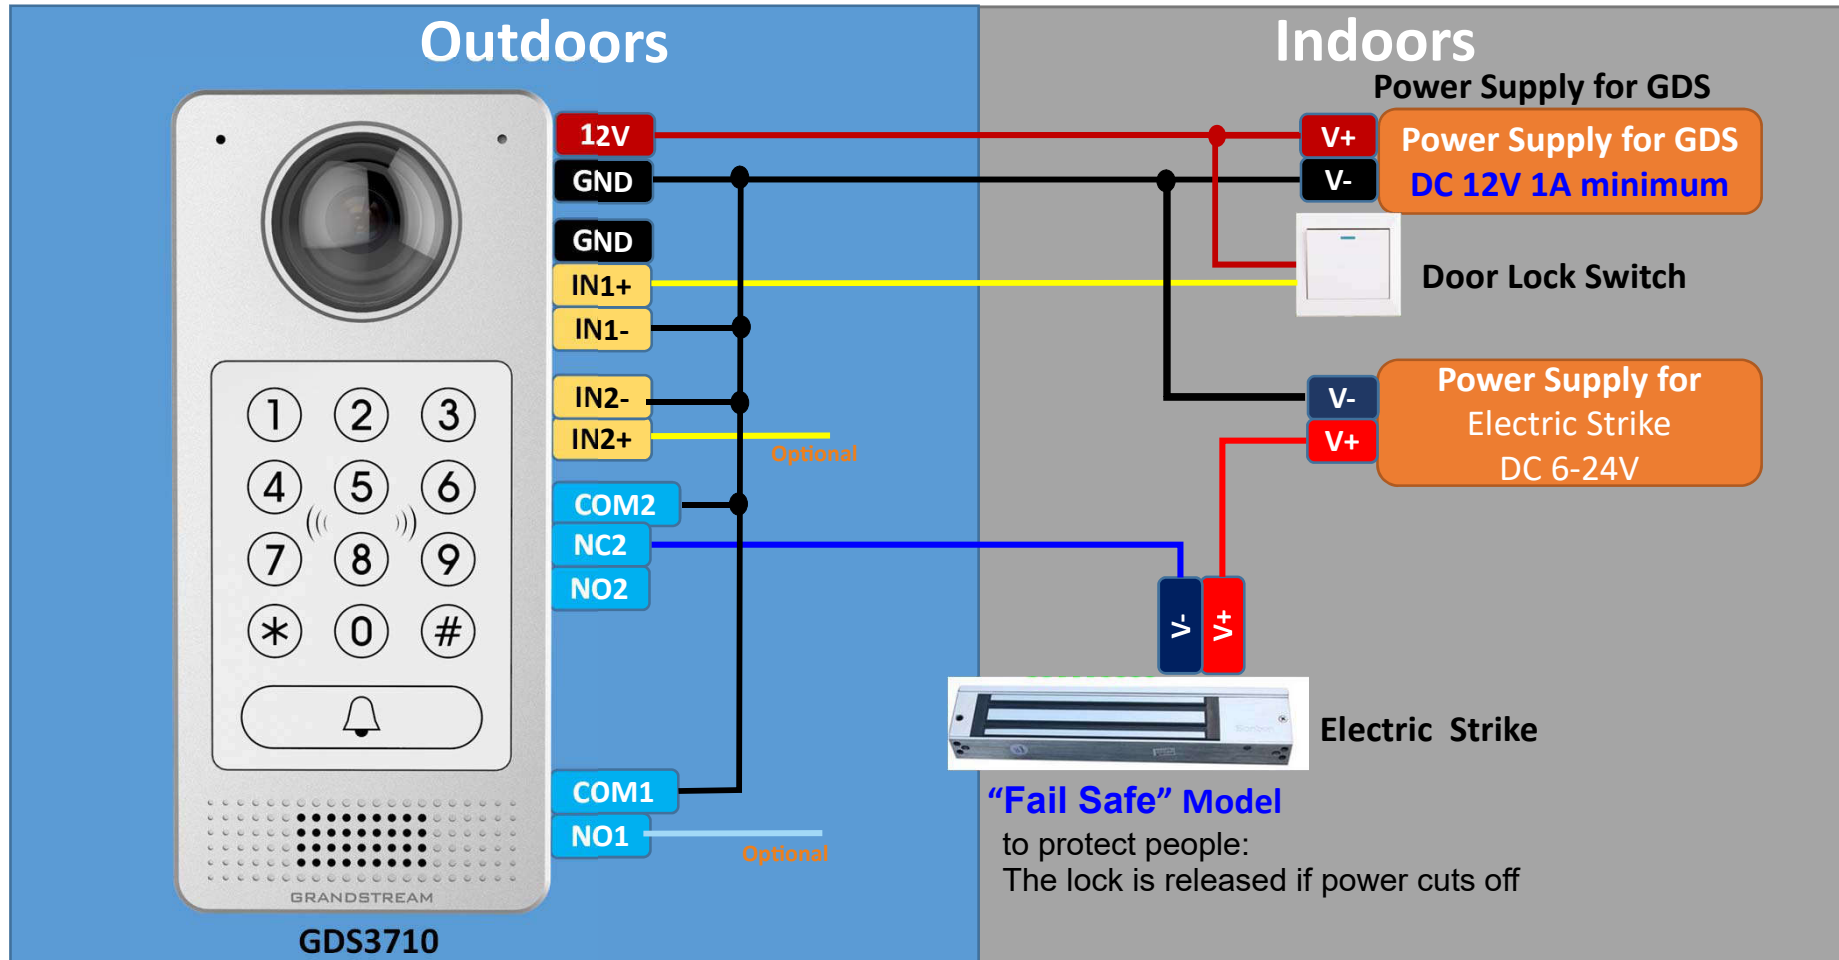

GDS3710 Connection & Wiring Diagrams ---- “Fail Safe” Electric Strike, 3rd Party Power Supply

GDS3710 Connection & Wiring Diagrams ---- “Fail Secure” Electric Strike, 3rd Party Power Supply

GDS3710 Connection & Wiring Diagrams ---- "Fail Safe" Electric Strike, 3rd Party Power Supply + POE

GDS3710 Connection & Wiring Diagrams ---- “Fail Secure” Electric Strike, 3rd Party Power Supply + POE

GDS3710 Connection & Wiring Diagrams ---- *Inappropriate* Electric Strike Connection

GDS3710 Connection & Wiring Diagrams ---- Good Electric Strike & High Power Device Connection