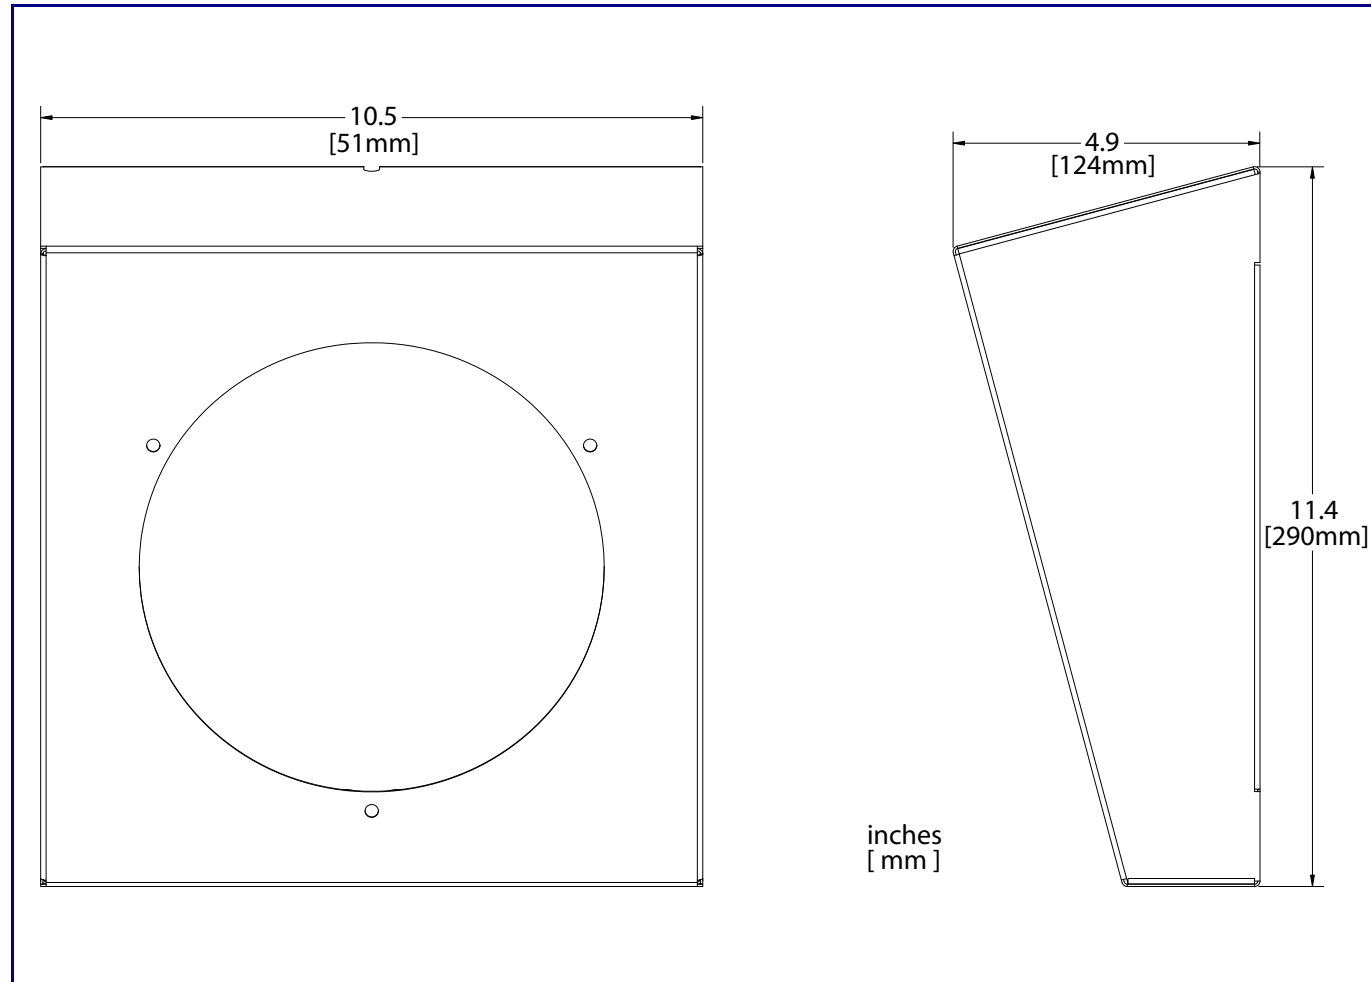

Overall Dimensions

Installation Quick Reference
Wall Mount Adaptor for Indoor Paging Speakers

011108*, RAL 9002, Gray White, Standard

011109, RAL 9003, Signal White, Optional

*Replaces the 010882 number.

The Wall Mount Adaptor for Indoor Paging Speakers is an adapter that is built for a CyberData Ceiling speaker.