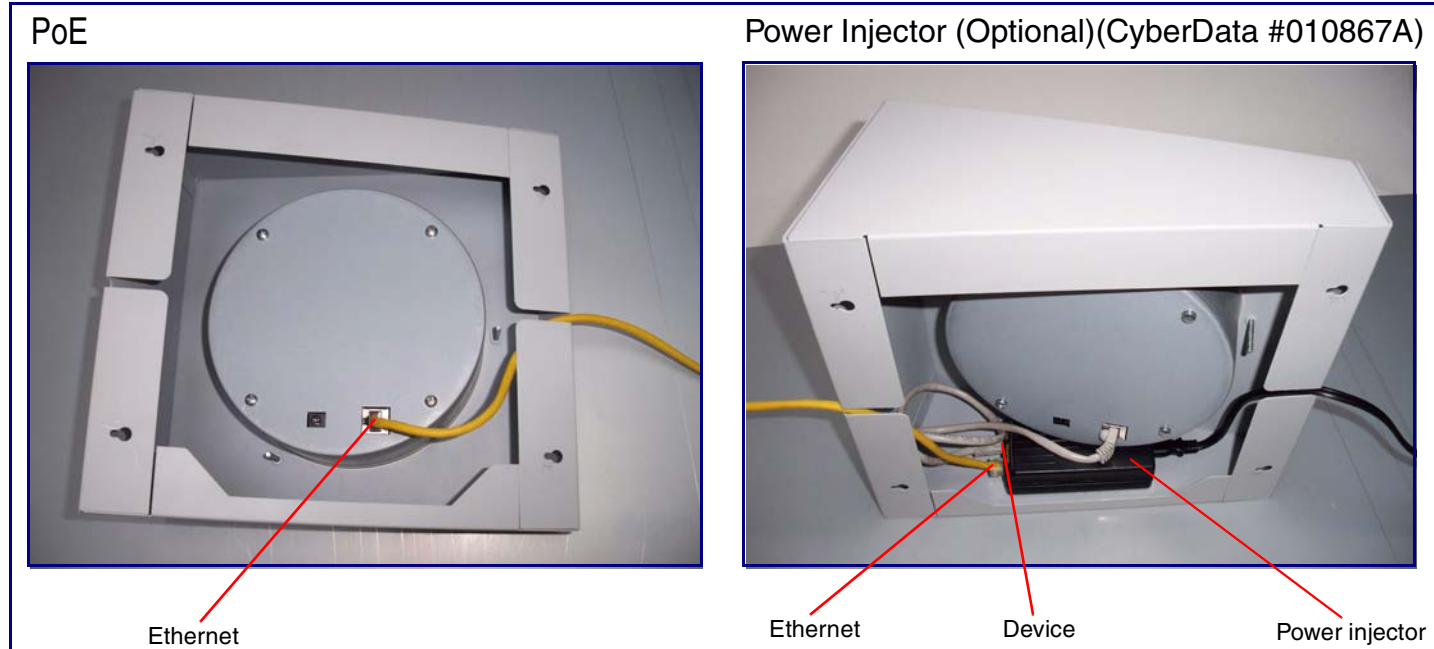

Connecting Power to the Speaker